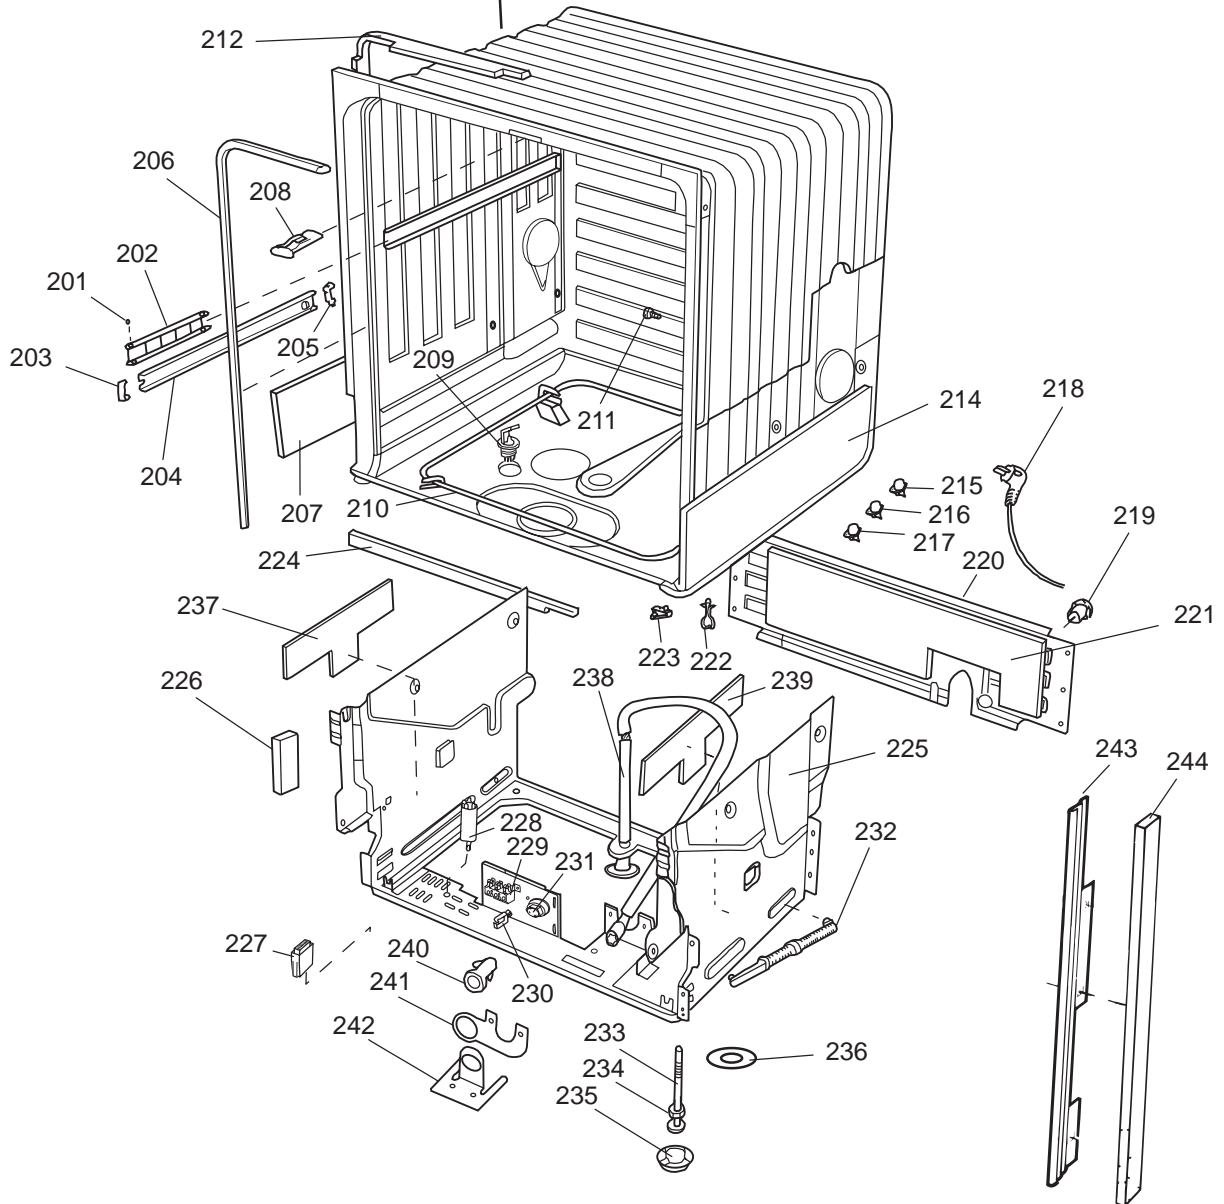

Datum
2003-03-24
Date

BEHÅLLARE

CONTAINER AND RELATED PARTS

Container and related parts

ASKO, 1595 US - Black Bi (DW954)

Pos	Spare part No.	Description	Qty	Comment
201	8057977	Bearing Upper Rail 05/06 DW	8 Pcs	
202	8058638-77	Ball Holder, Upper Rail DW	2 Pcs	
203	8057979-77	Rack Stop Grey 05/06 DW	2 Pcs	
204	8057052	Guide Rail '05 '06 DW	2 Pcs	
205	8057978-77	Rail Stop - Back Grey 05/06	2 Pcs	
206	8057489	Tub Seal 05/06 DW	1 Pcs	
208	8801098	Lock Catch Kit 05'06 D/W	1 Pcs	
210	8057077	Heating Element DW 05/06 140	1 Pcs	
210	8002370	Protective Collar	2 Pcs	
211	8901110	Screw w/O-Ring DW 05/06 25-T	4 Pcs	
212	8070613	Sealing Strip Casing	1 Pcs	
216	8002579	T-Stat 05/06 DW Overheat	1 Pcs	
222	8070142	Cable holder, rear 05	1 Pcs	
223	8058495	Cable holder, door 05	1 Pcs	
225	8057523	Bottom and Side support '05	1 Pcs	
228	8058558	RFI 05/06 WM	1 Pcs	
229	8050251	Terminal Block DW All	1 Pcs	
229-a	8900357	Screw, terminal block	1 Pcs	
230	8059991	Cable holder, supply line 05	1 Pcs	
231	8006948	Grommet	1 Pcs	
232	8058491-77	Door Spring 05/06 for 0-7 lb	2 Pcs	
233	8057062	Subs to 8074877	4 Pcs	
234	8901156	Nut, Levelling Legs	4 Pcs	
235	8051957	Slide, foot 02 DW	2 Pcs	
236	8072119	Washer	4 Pcs	
241	8060255	No longer Avail. po# 8008- H	1 Pcs	
242	8070495	Inlet Valve Mount	1 Pcs	
242-a	8900327	Screw 20 Torx, Self Tapping	2 Pcs	
243	8059761-29	Filler Strip - Left DW - Bla	1 Pcs	
243	8059762-29	Filler Strip, Right 05/06 DW	1 Pcs	
243-a	8900646	Screw 20 Torx SS	4 Pcs	
244	8070614	Insulation,fill strip 05&06	2 Pcs