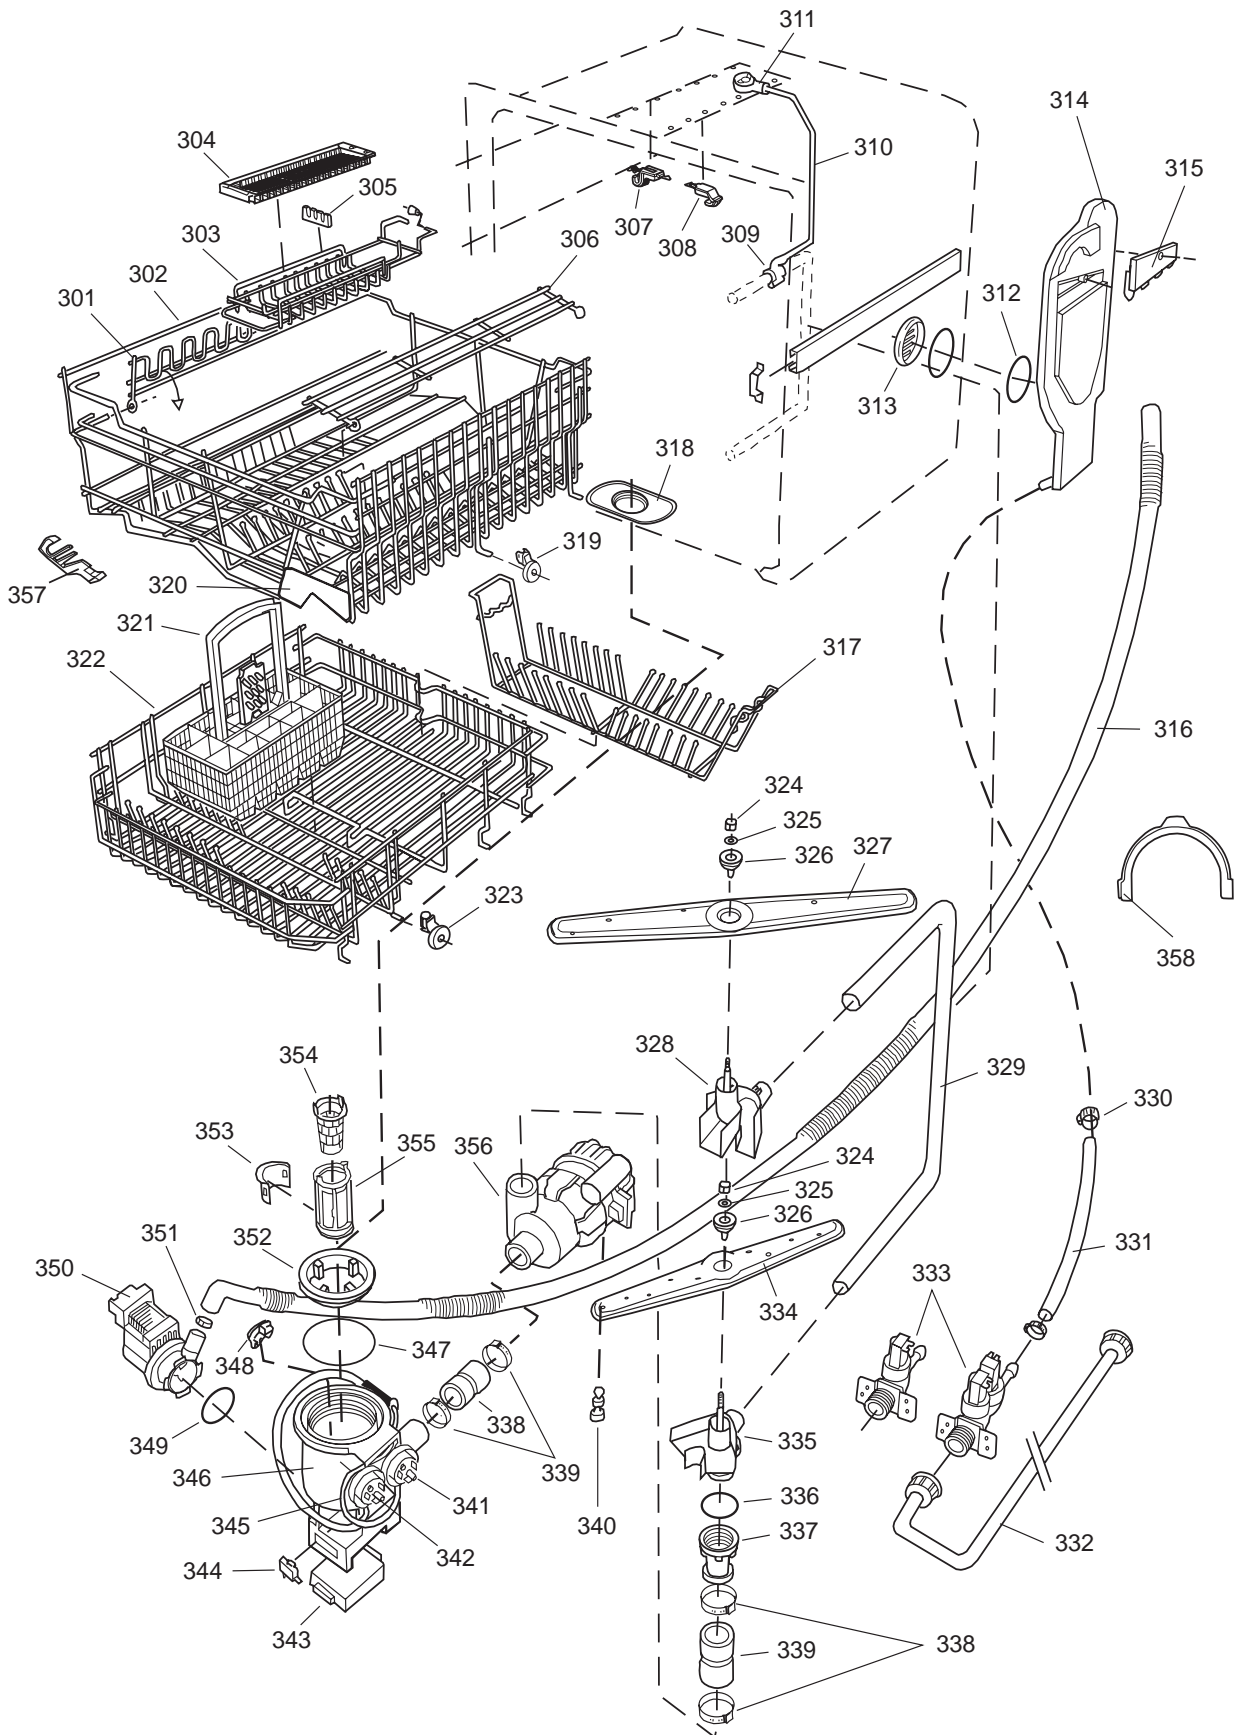

DISKSYSTEM

DISHWASHING SYSTEM

Dishwashing system

ASKO, 1595 US - Black Bi (DW954)

Pos	Spare part No.	Description	Qty	Comment
301	8071337-36	Cup Shelf Wine Glass 05/06 D	1 Pcs	
302	8801236-36	Upper Basket Gray	1 Pcs	
302	8801199-36	Rack, Upper 05 & 06 DW	1 Pcs	with cup shelf
306	8071336-36	Cup Shelf 05/06 DW	1 Pcs	
313	8057536-77	Lockring Airbreak Gray	1 Pcs	
314	8057514	Sub To 8801234	1 Pcs	
316	8070304	Drain Hose 05/06 DW	1 Pcs	
316-a	8052239	Hose Clamp, Squeeze	1 Pcs	
316-b	8053642	Hose Clip	1 Pcs	
318	8059740	Strainer Upper 05/06 DW	1 Pcs	
319	8058498-77	Wheel, Upper Basket 05/06 DW	4 Pcs	
320	8057506-77	Knife Stop	1 Pcs	
321	8801089-77	Cutlery Basket 05/06 DW	1 Pcs	
322	8801200-36	Lower Basket 05/06 DW	1 Pcs	
323	8009516-77	Rack Wheels Lower 05/06 DW	8 Pcs	
324	8901262	Nut for Spray Arm 05	2 Pcs	
325	8052095	Ceramic Washer, Spray Arm 05	2 Pcs	
326	8057070-77	Spray Arm Insert 05/06 DW	2 Pcs	
327	8072695	Spray Arm - Upper 05/06 DW	1 Pcs	
328	8057068-77	Spray Pipe Bearing Upper	1 Pcs	
329	8057063	Spray pipe, inner 05	1 Pcs	
330	8052189	Hose Clamp, Squeeze	2 Pcs	
331	8070622	Ruber Hose	1 Pcs	
333	8072121	Fill Valve, Single 05/06 DW.	1 Pcs	
333-a	8902087	Screw, Plastic Housing 20 To	2 Pcs	
334	8072692	Spray Arm - Lower 05/06 DW	1 Pcs	
335	8057067-77	Lower Washarm Support 05/06	1 Pcs	
336	8901755	O-Ring Seal	1 Pcs	
337	8057069	Retainer Nut SprayArm 05/06	1 Pcs	
338	8052097	Hose Clamp, Circ. Pump 05/06	4 Pcs	
339	8057484	Hose, Circ. Pump 05/06 DW	2 Pcs	
340	8055095	BUFFER, Circumpump 03/04 DW	1 Pcs	
341	8071024	Level Switch 05/06 DW	1 Pcs	
343	8057053	Subs to 8075110	1 Pcs	
344	8060068	Micro Switch,Overfill 05/06	1 Pcs	
345	8058500	Hose Pressure Sw. 05/06 DW	1 Pcs	
346	8801123	Replaces 8075197-77. Sump 05	1 Pcs	
347	8058503	O-Ring, Sump 05/06 DW	1 Pcs	
348	8057487-79	Sump Plug DW 05/06 Cleanout	1 Pcs	
349	8002584	O-Ring, Drain Pump 05/06 DW	1 Pcs	
350	8057083	DRAINPUMP Repl.by 8072032	1 Pcs	
350	8072032	Drain Pump 05/06 DW	1 Pcs	
351	8052239	Hose Clamp, Squeeze	1 Pcs	
352	8057488	Locking ring, bottom well 05	1 Pcs	
353	8058454	Cover Str. Basket 05/06 DW	1 Pcs	
354	8057972-77	Strainer Basket Grey 05/06 D	1 Pcs	
355	8057486-77	Filter, fine 05 & 06 DW	1 Pcs	
356	8071250	Circ. Pump 05/06 DW	1 Pcs	
356-a	8075380	capacitor D3000	1 Pcs	
357	8071214-77	Knife Holder 05/06 DW	2 Pcs	
358	8072528-77	Holder Outlet Hose	1 Pcs	
358	8050805	GOOSE NECK for DRAIN HOSE	1 Pcs	