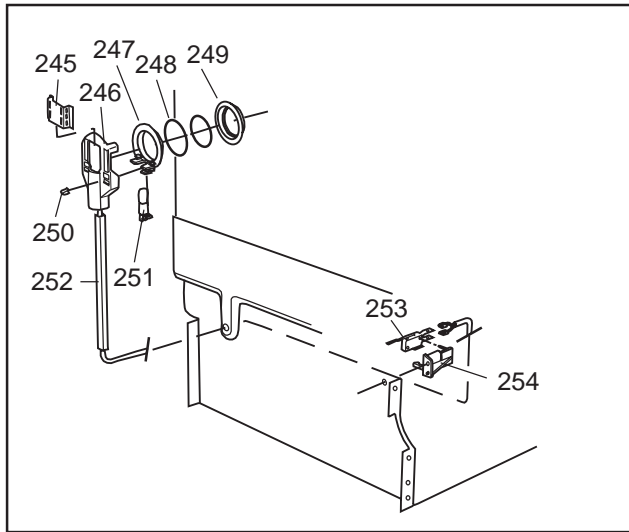

Datum
2003-03-24
Date

BEHÅLLARE

CONTAINER AND RELATED PARTS

Container and related parts

ASKO, 1595 US - Black Bi (DW954)

Pos	Spare part No.	Description	Qty	Comment
201	8057977	Bearing Upper Rail 05/06 DW	8 Pcs	
202	8058638-77	Ball Holder, Upper Rail DW	2 Pcs	
203	8057979-77	Rack Stop Grey 05/06 DW	2 Pcs	
204	8057052	Guide Rail '05 '06 DW	2 Pcs	
205	8057978-77	Rail Stop - Back Grey 05/06	2 Pcs	
206	8057489	Tub Seal 05/06 DW	1 Pcs	
208	8801098	Lock Catch Kit 05'06 D/W	1 Pcs	
210	8057077	Heating Element DW 05/06 140	1 Pcs	
210	8002370	Protective Collar	2 Pcs	
211	8901110	Screw w/O-Ring DW 05/06 25-T	4 Pcs	
212	8070613	Sealing Strip Casing	1 Pcs	
216	8002579	T-Stat 05/06 DW Overheat	1 Pcs	
222	8070142	Cable holder, rear 05	1 Pcs	
223	8058495	Cable holder, door 05	1 Pcs	
225	8057523	Bottom and Side support '05	1 Pcs	
228	8058558	RFI 05/06 WM	1 Pcs	
229	8050251	Terminal Block DW All	1 Pcs	
229-a	8900357	Screw, terminal block	1 Pcs	
230	8059991	Cable holder, supply line 05	1 Pcs	
231	8006948	Grommet	1 Pcs	
232	8058491-77	Door Spring 05/06 for 0-7 lb	2 Pcs	
233	8057062	Subs to 8074877	4 Pcs	
234	8901156	Nut, Levelling Legs	4 Pcs	
235	8051957	Slide, foot 02 DW	2 Pcs	
236	8072119	Washer	4 Pcs	
241	8060255	No longer Avail. po# 8008- H	1 Pcs	
242	8070495	Inlet Valve Mount	1 Pcs	
242-a	8900327	Screw 20 Torx, Self Tapping	2 Pcs	
243	8059761-29	Filler Strip - Left DW - Bla	1 Pcs	
243	8059762-29	Filler Strip, Right 05/06 DW	1 Pcs	
243-a	8900646	Screw 20 Torx SS	4 Pcs	
244	8070614	Insulation,fill strip 05&06	2 Pcs