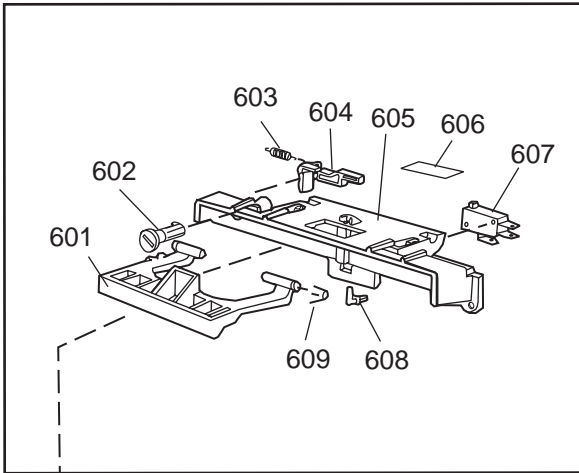

Datum
2003-03-24
Date

PANEL

CONTROL PANEL AND RELATED PARTS

Control panel and related parts

ASKO, 1595 US - Black Bi (DW954)

Pos	Spare part No.	Description	Qty	Comment
601	8057541-33	Door Handle, Black DW 05/06	1 Pcs	
602	8057545	Rotary catch, child safety '	1 Pcs	
603	8057546	SPRING, SafetyCatch 05/06 DW	1 Pcs	
604	8057544	Arm, SafetyCatch 05/06 DW	1 Pcs	
605	8057539	Bracket 4 Switch/Handle 05/0	1 Pcs	
605-a	8902085	Screw 20T for Plastic	2 Pcs	
606	8071098	Cover for Micro Switch	1 Pcs	
607	8055473	Door Switch - DW 05/06	1 Pcs	
608	8057542	Actuator, Doorswitch 05/06 D	1 Pcs	
609	8007078	Spring 02 Handle, DW	1 Pcs	
612	8072468-33	Decor Insert	1 Pcs	
613	8057538-69	Cover Main Switch Black 05'	1 Pcs	
614	8057538-69	Cover Main Switch Black 05'	1 Pcs	
614	8071680-69	Control Panel 05/06 DW	1 Pcs	
621	8060076	Cover, protective 05	1 Pcs	
622	8801201	Board, DW 05/06 (Not FI/Cust	1 Pcs	
622-a	8902053	Screw	2 Pcs	
623	8059767	Thermistor 05/06 DW	1 Pcs	
624	8059861	BASIC HARNESS DOOR DW95E	1 Pc's	
624	8059865	Basic Harness	1 Pcs	
624	8072563	Cable 1595	1 Pcs	
625	8072512-33	Push Buttons	1 Pcs	
690	8073096	INSTR. GENERAL D/WASHER USA	1 Pc's