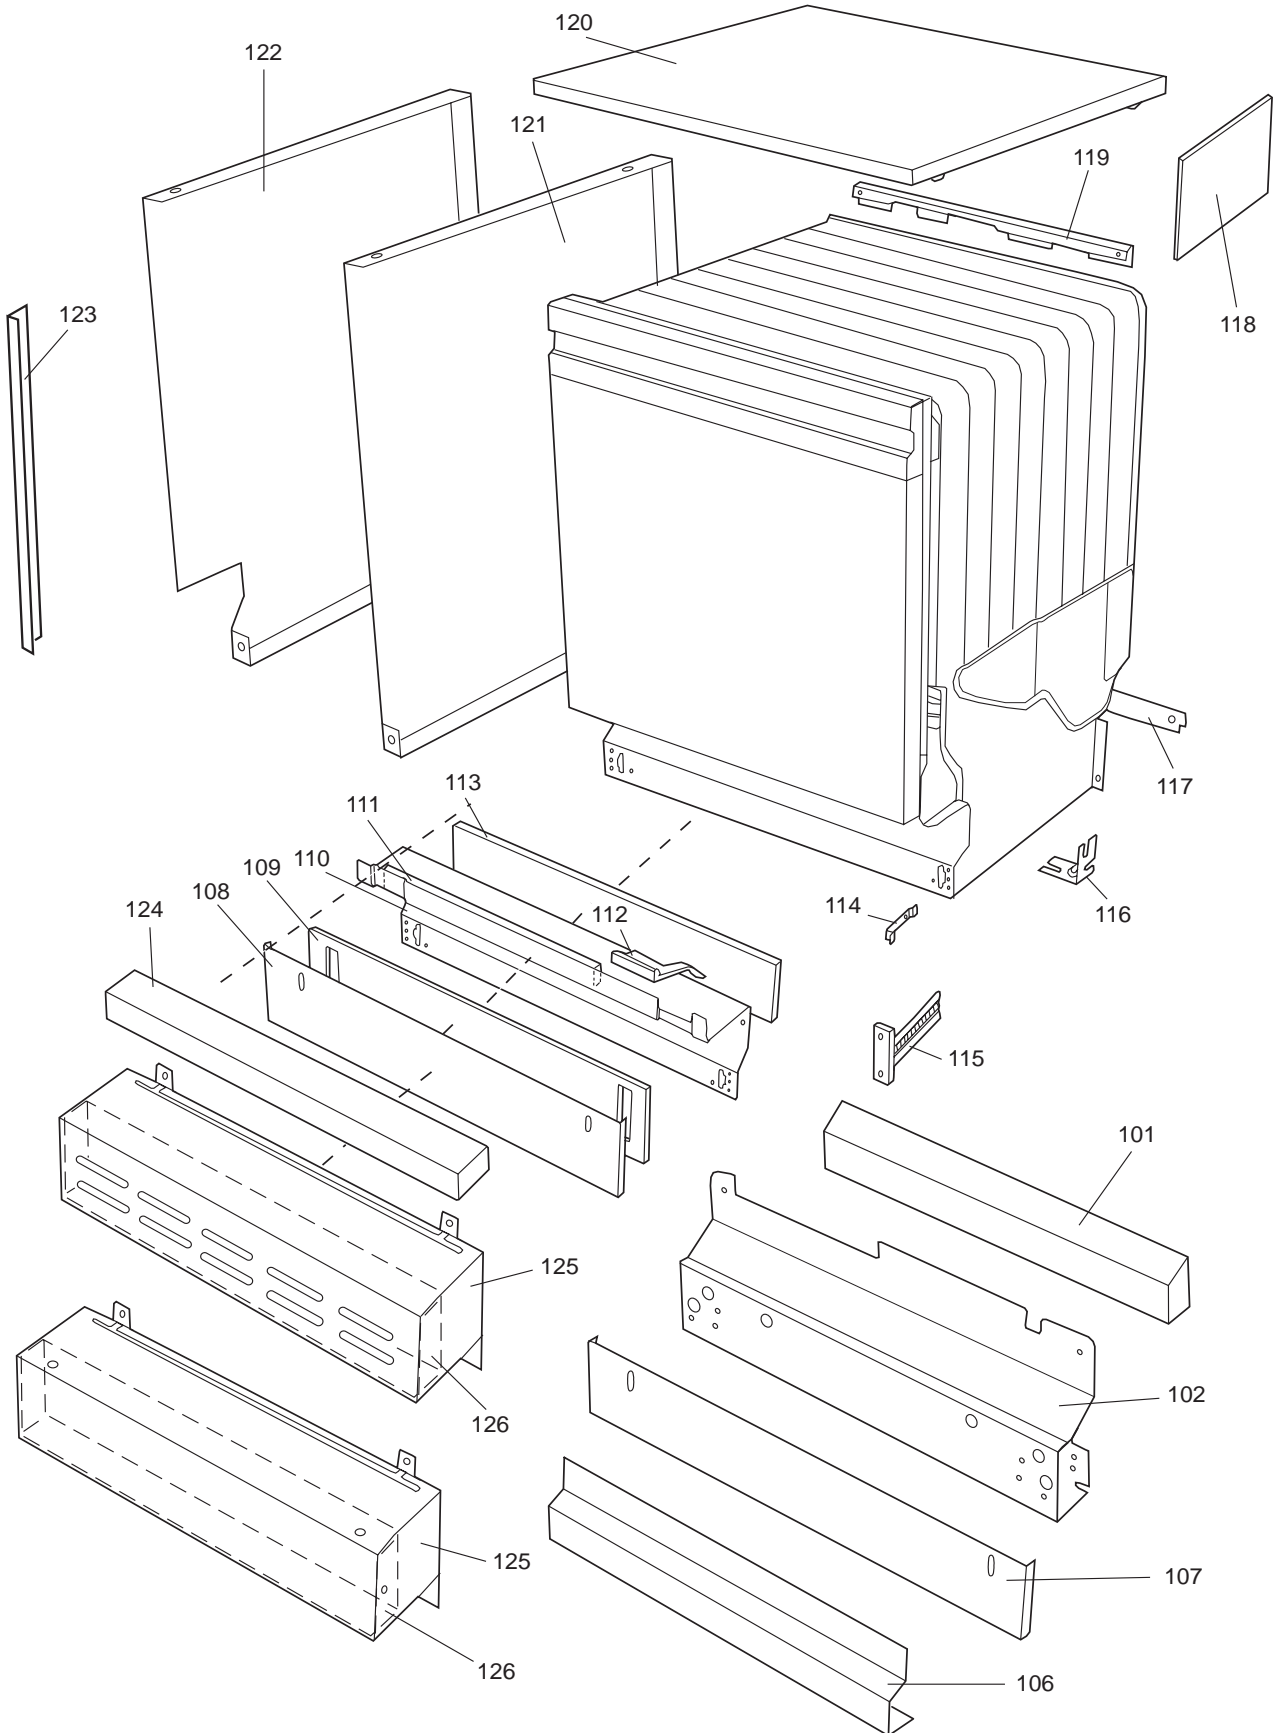

Datum
2003-03-24
Date

YTTERHÖLJE

CASING AND RELATED PARTS

Casing and related parts

ASKO, 1595 US - Black Bi (DW954)

Pos	Spare part No.	Description	Qty	Comment
108	8059758-29	SUBS To 8059758-86 Kick Plat	1 Pcs	
108-a	8900944-29	Screw	2 Pcs	
109	8070743	Insulation, Toe-Kick 05/06 D	1 Pcs	
110	8057526	Guard Plate DW05 & 06	1 Pcs	
110-a	8902357	Screw	4 Pcs	
111	8060041	Sealing strip, protect plte	1 Pcs	
112	8058486	Drip Guard Overflow 05/06 DW	1 Pcs	
113	8058353	Sound Absorb Guard	1 Pcs	
114	8057550	Spring Adj. Bracket 05/06 DW	2 Pcs	
114-a	8902131	Screw, disc.jh 11-99	2 Pcs	
115	8057549	Bracket/Toe Kick 05/06 DW	2 Pcs	
124	8070615	Sealing Lower Panel DW 05/06	1 Pcs	
125	8057100-S-29	Lower Panel, 05/06 DW	1 Pcs	
125-a	8900352	Screw Access Panel 05/06	2 Pcs	
125-b	8009769-33	Black plugs for Door DW 05/0	4 Pcs	
126	8070612	Insul, lower panel 05 & 06 D	1 Pcs