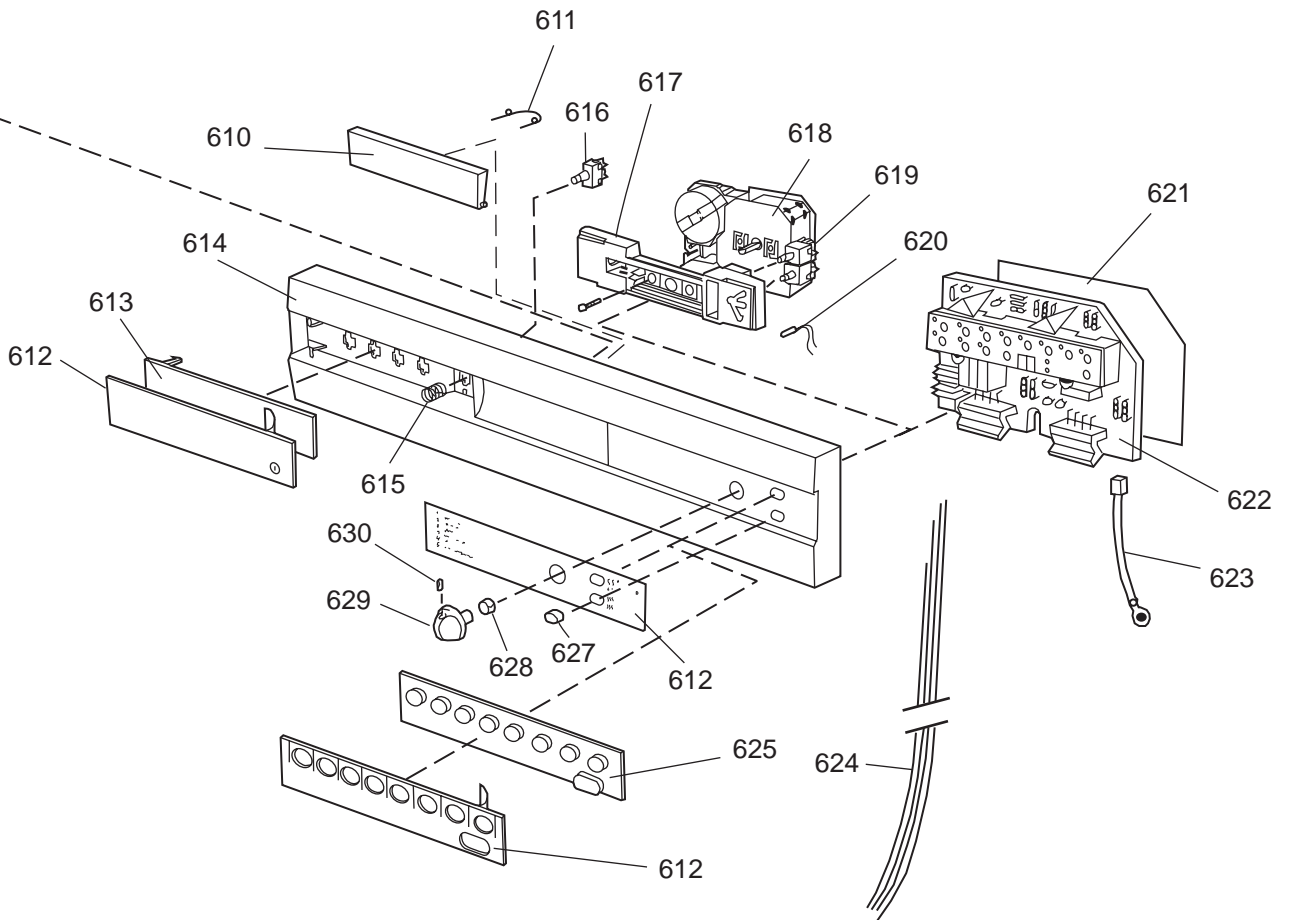

Datum
2003-03-24
Date

PANEL

CONTROL PANEL AND RELATED PARTS

Control panel and related parts

ASKO, 1595 US - Black Bi (DW954)

Pos	Spare part No.	Description	Qty	Comment
601	8057541-33	Door Handle, Black DW 05/06	1 Pcs	
602	8057545	Rotary catch, child safety '	1 Pcs	
603	8057546	SPRING, SafetyCatch 05/06 DW	1 Pcs	
604	8057544	Arm, SafetyCatch 05/06 DW	1 Pcs	
605	8057539	Bracket 4 Switch/Handle 05/0	1 Pcs	
605-a	8902085	Screw 20T for Plastic	2 Pcs	
606	8071098	Cover for Micro Switch	1 Pcs	
607	8055473	Door Switch - DW 05/06	1 Pcs	
608	8057542	Actuator, Doorswitch 05/06 D	1 Pcs	
609	8007078	Spring 02 Handle, DW	1 Pcs	
612	8072468-33	Decor Insert	1 Pcs	
613	8057538-69	Cover Main Switch Black 05'	1 Pcs	
614	8057538-69	Cover Main Switch Black 05'	1 Pcs	
614	8071680-69	Control Panel 05/06 DW	1 Pcs	
621	8060076	Cover, protective 05	1 Pcs	
622	8801201	Board, DW 05/06 (Not FI/Cust	1 Pcs	
622-a	8902053	Screw	2 Pcs	
623	8059767	Thermistor 05/06 DW	1 Pcs	
624	8059861	BASIC HARNESS DOOR DW95E	1 Pc's	
624	8059865	Basic Harness	1 Pcs	
624	8072563	Cable 1595	1 Pcs	
625	8072512-33	Push Buttons	1 Pcs	
690	8073096	INSTR. GENERAL D/WASHER USA	1 Pc's