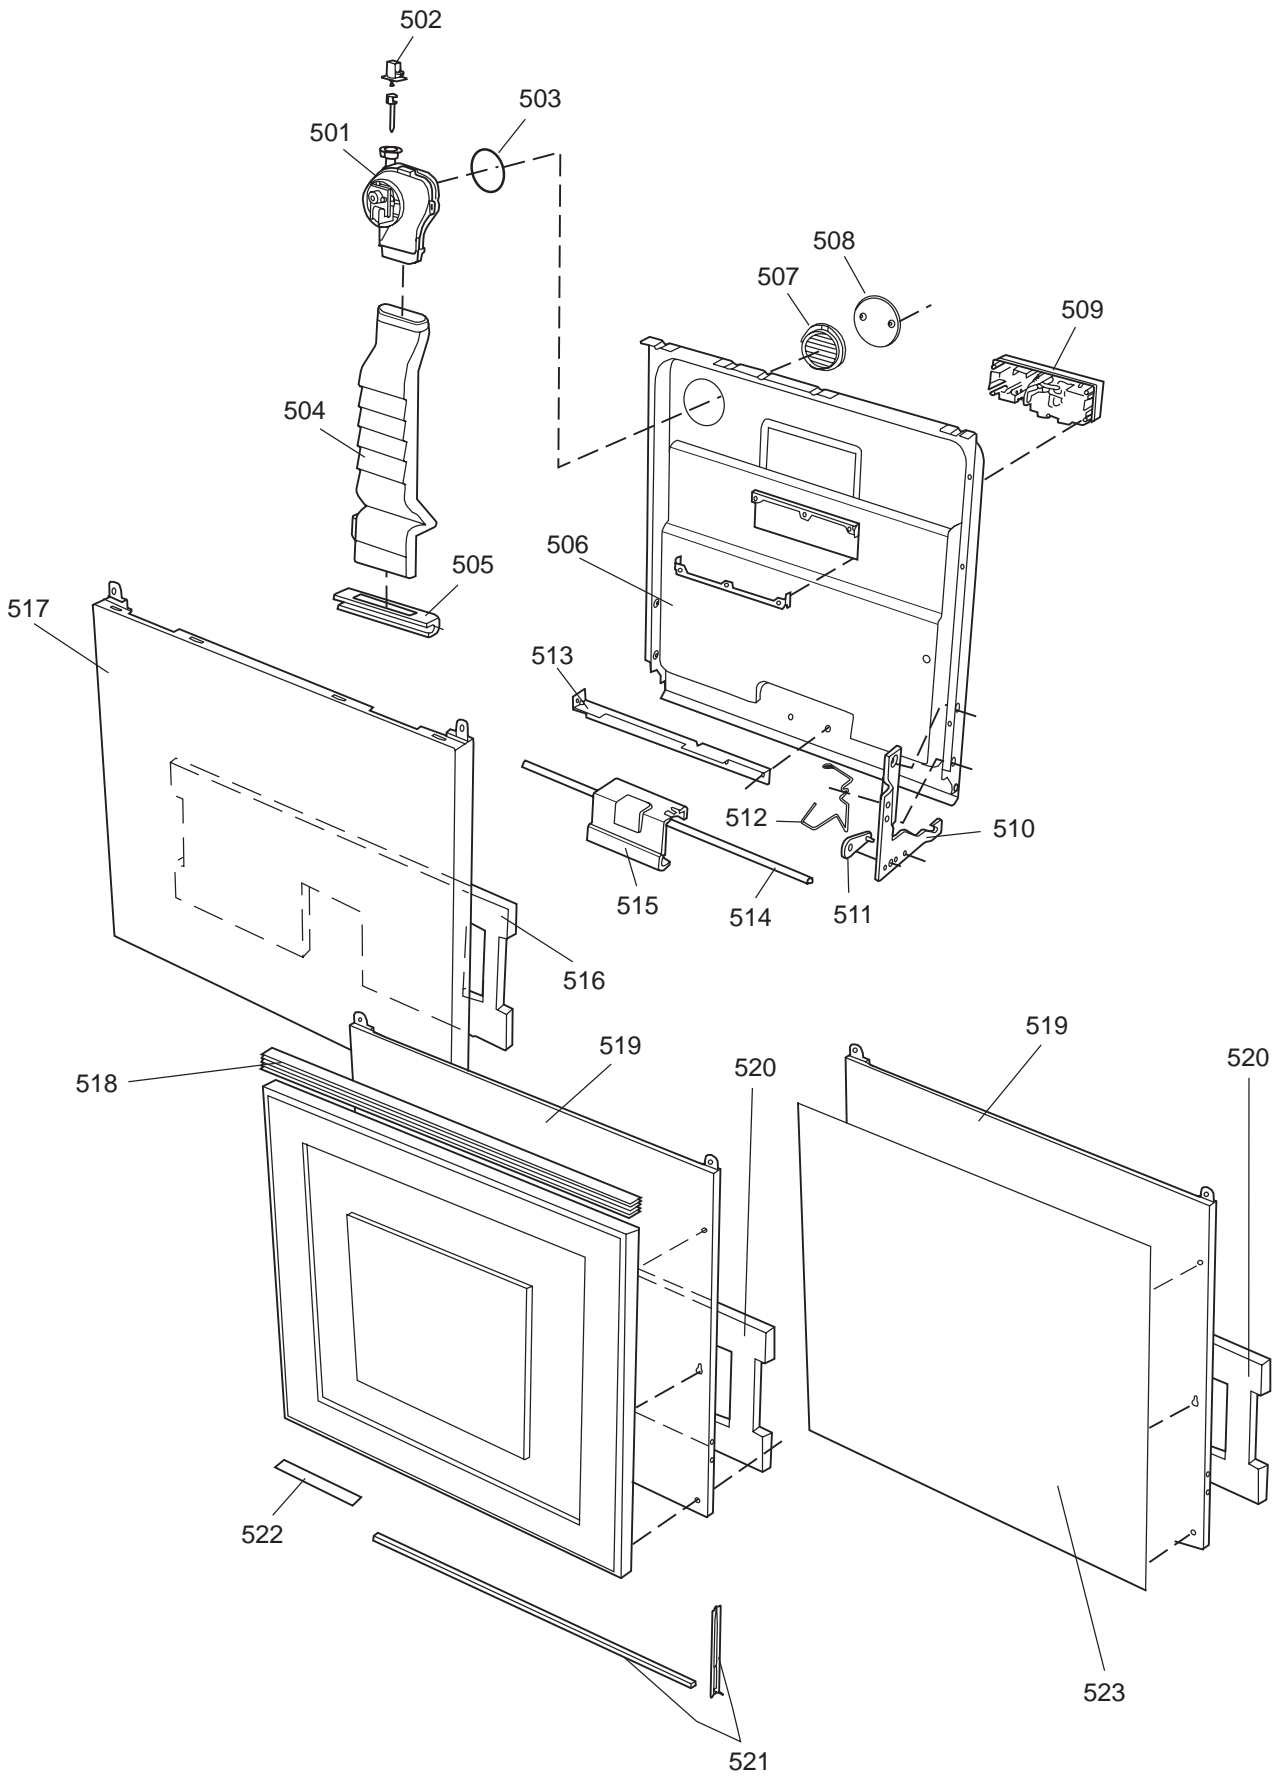

Datum
2003-03-24
Date

PANEL

CONTROL PANEL AND RELATED PARTS

Control panel and related parts

ASKO, 1595 US - Black Bi (DW954)

Pos	Spare part No.	Description	Qty	Comment
601	8057541-33	Door Handle, Black DW 05/06	1 Pcs	
602	8057545	Rotary catch, child safety '	1 Pcs	
603	8057546	SPRING, SafetyCatch 05/06 DW	1 Pcs	
604	8057544	Arm, SafetyCatch 05/06 DW	1 Pcs	
605	8057539	Bracket 4 Switch/Handle 05/0	1 Pcs	
605-a	8902085	Screw 20T for Plastic	2 Pcs	
606	8071098	Cover for Micro Switch	1 Pcs	
607	8055473	Door Switch - DW 05/06	1 Pcs	
608	8057542	Actuator, Doorswitch 05/06 D	1 Pcs	
609	8007078	Spring 02 Handle, DW	1 Pcs	
612	8072468-33	Decor Insert	1 Pcs	
613	8057538-69	Cover Main Switch Black 05'	1 Pcs	
614	8057538-69	Cover Main Switch Black 05'	1 Pcs	
614	8071680-69	Control Panel 05/06 DW	1 Pcs	
621	8060076	Cover, protective 05	1 Pcs	
622	8801201	Board, DW 05/06 (Not FI/Cust	1 Pcs	
622-a	8902053	Screw	2 Pcs	
623	8059767	Thermistor 05/06 DW	1 Pcs	
624	8059861	BASIC HARNESS DOOR DW95E	1 Pc's	
624	8059865	Basic Harness	1 Pcs	
624	8072563	Cable 1595	1 Pcs	
625	8072512-33	Push Buttons	1 Pcs	
690	8073096	INSTR. GENERAL D/WASHER USA	1 Pc's	